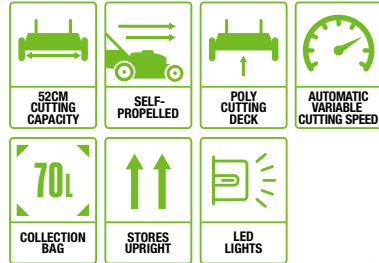

LM2130E-SP

SELVKØRENDE PLÆNEKLIPPER - 52 CM

Selvkørende plæneklipper med en klippebredde på 52 cm, kulfri motor og opsamler på 70 l